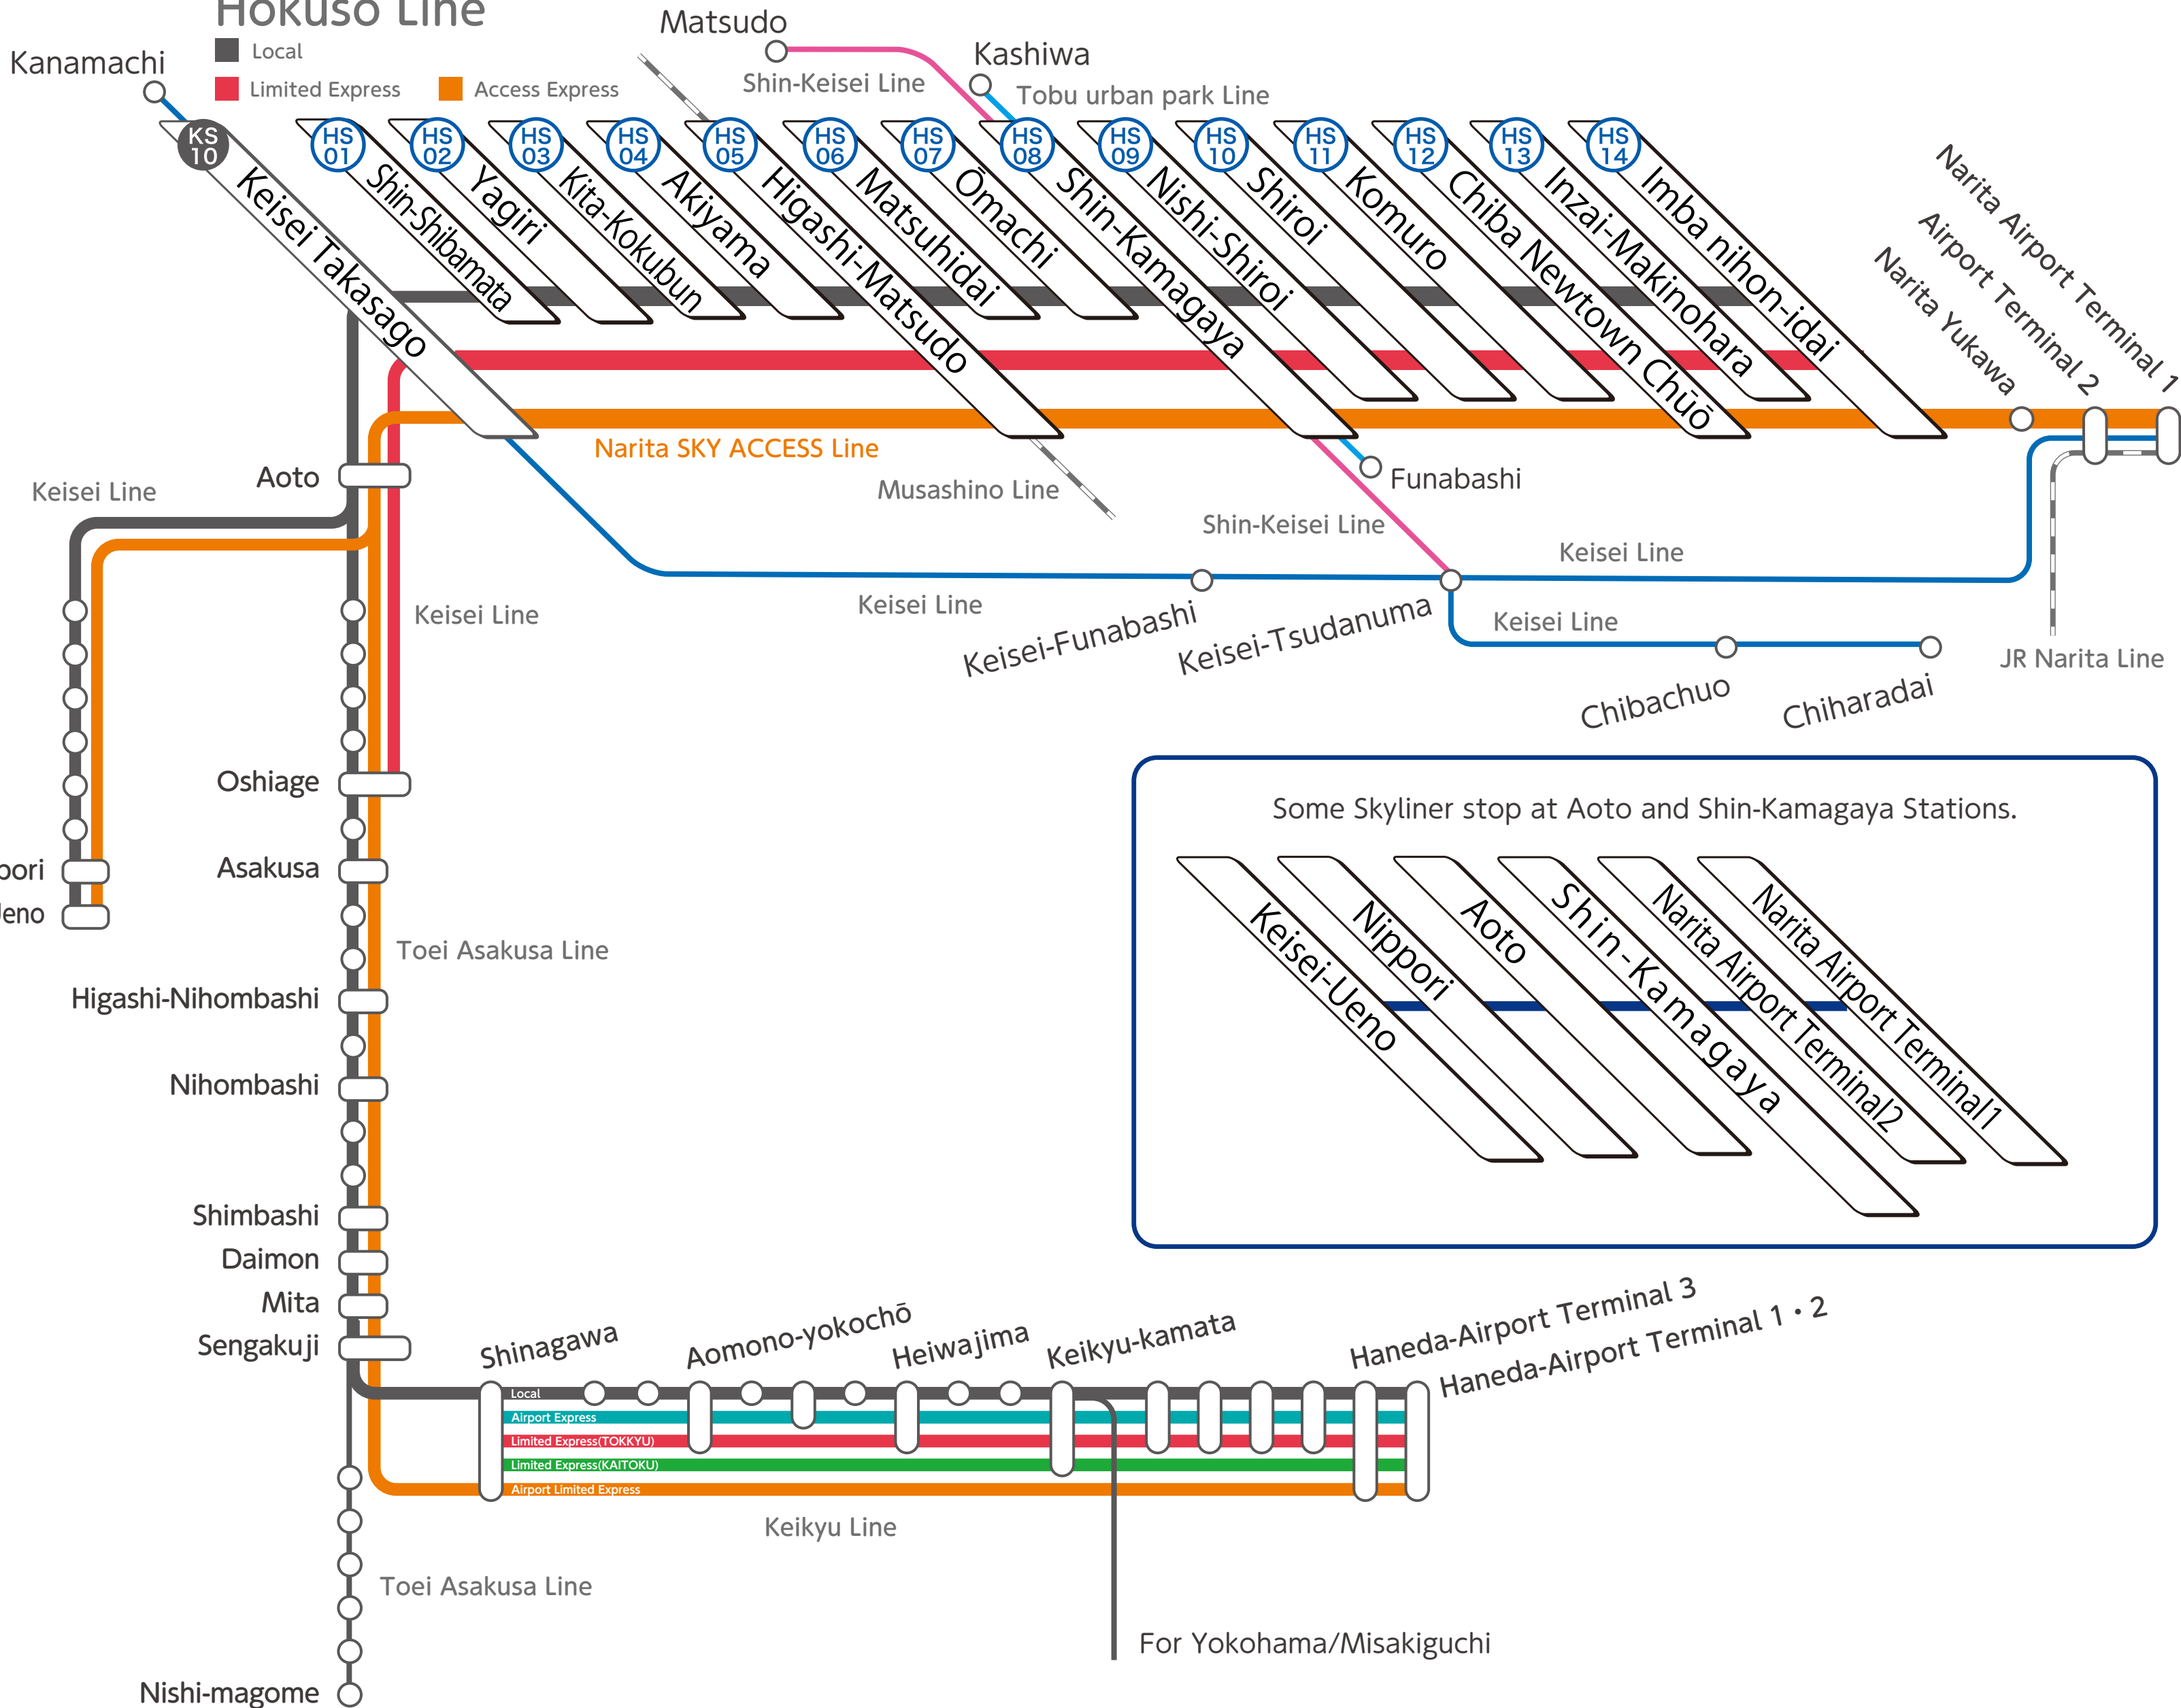

Hokuso Line

- Local
- Limited Express
- Access Express

Some Skyliner stop at Aoto and Shin-Kamagaya Stations.

Keisei-Ueno
Nippori
Aoto
Shin-Kamagaya
Narita Airport Terminal 2
Narita Airport Terminal 1

For Yokohama/Misakiguchi