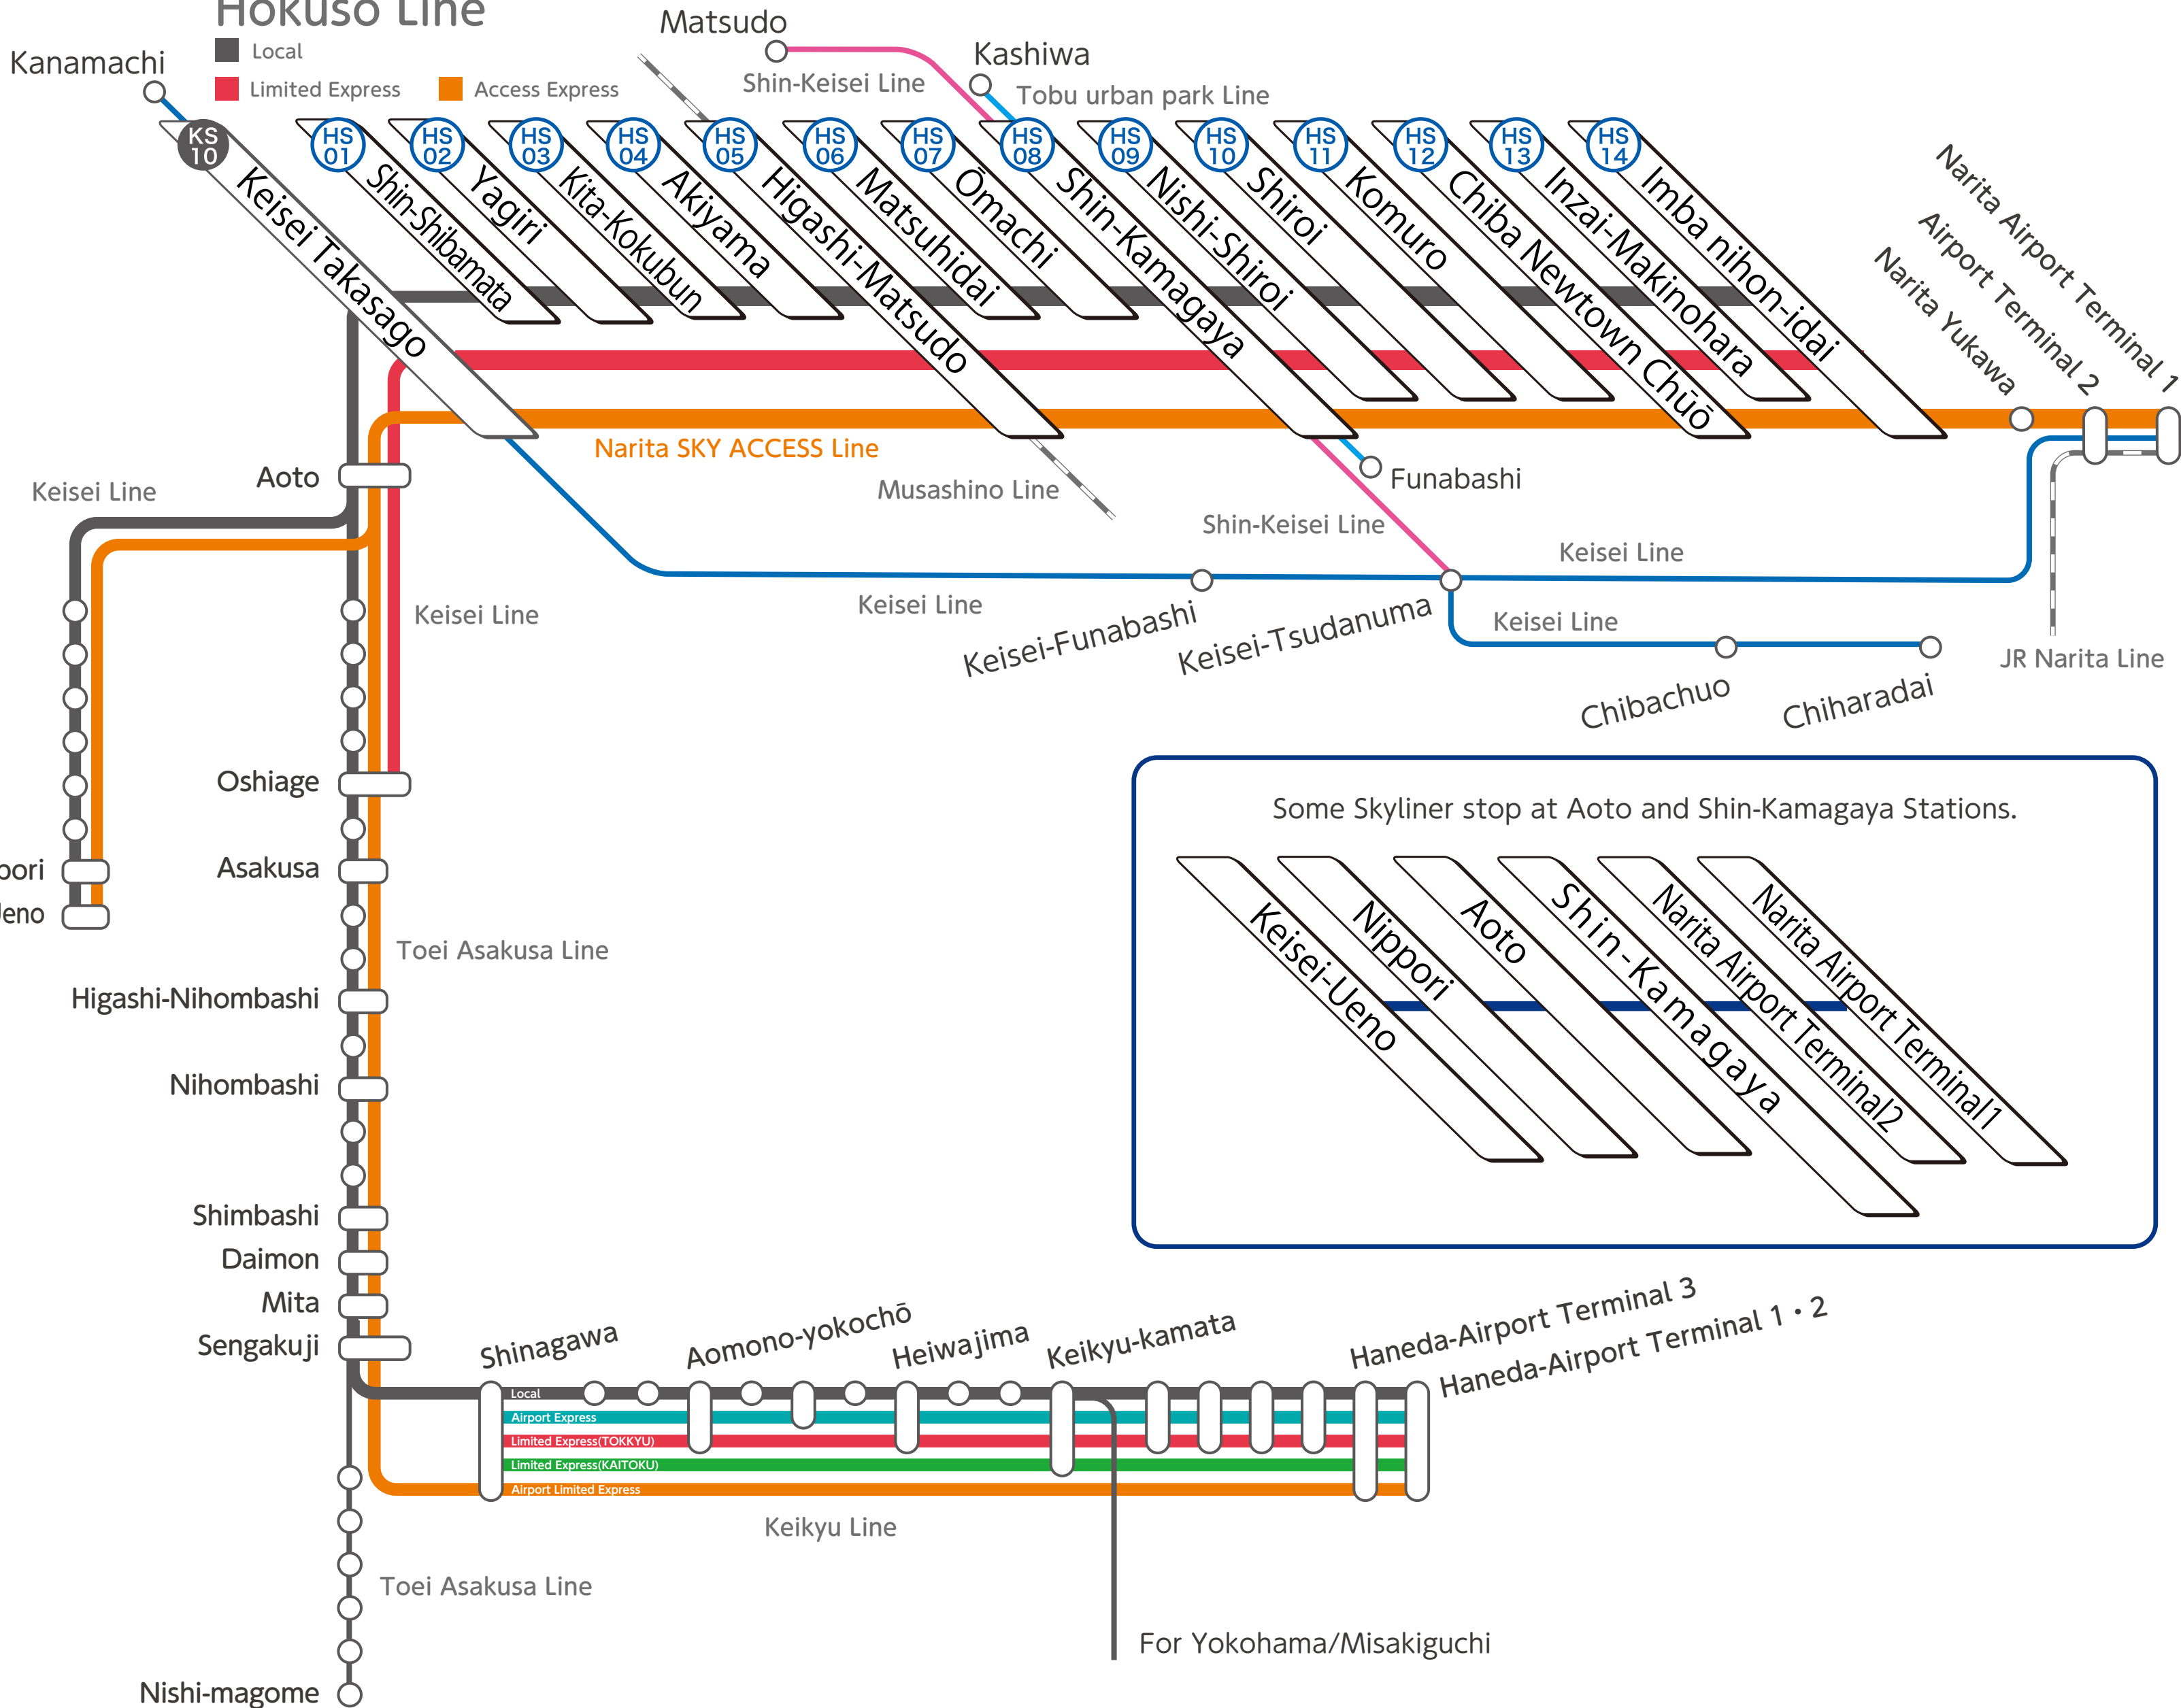

Hokuso Line

- Local
- Limited Express
- Access Express

Some Skyliner stop at Aoto and Shin-Kamagaya Stations.

- Keisei-Ueno
- Nippori
- Aoto
- Shin-Kamagaya
- Narita Airport Terminal 2
- Narita Airport Terminal 1