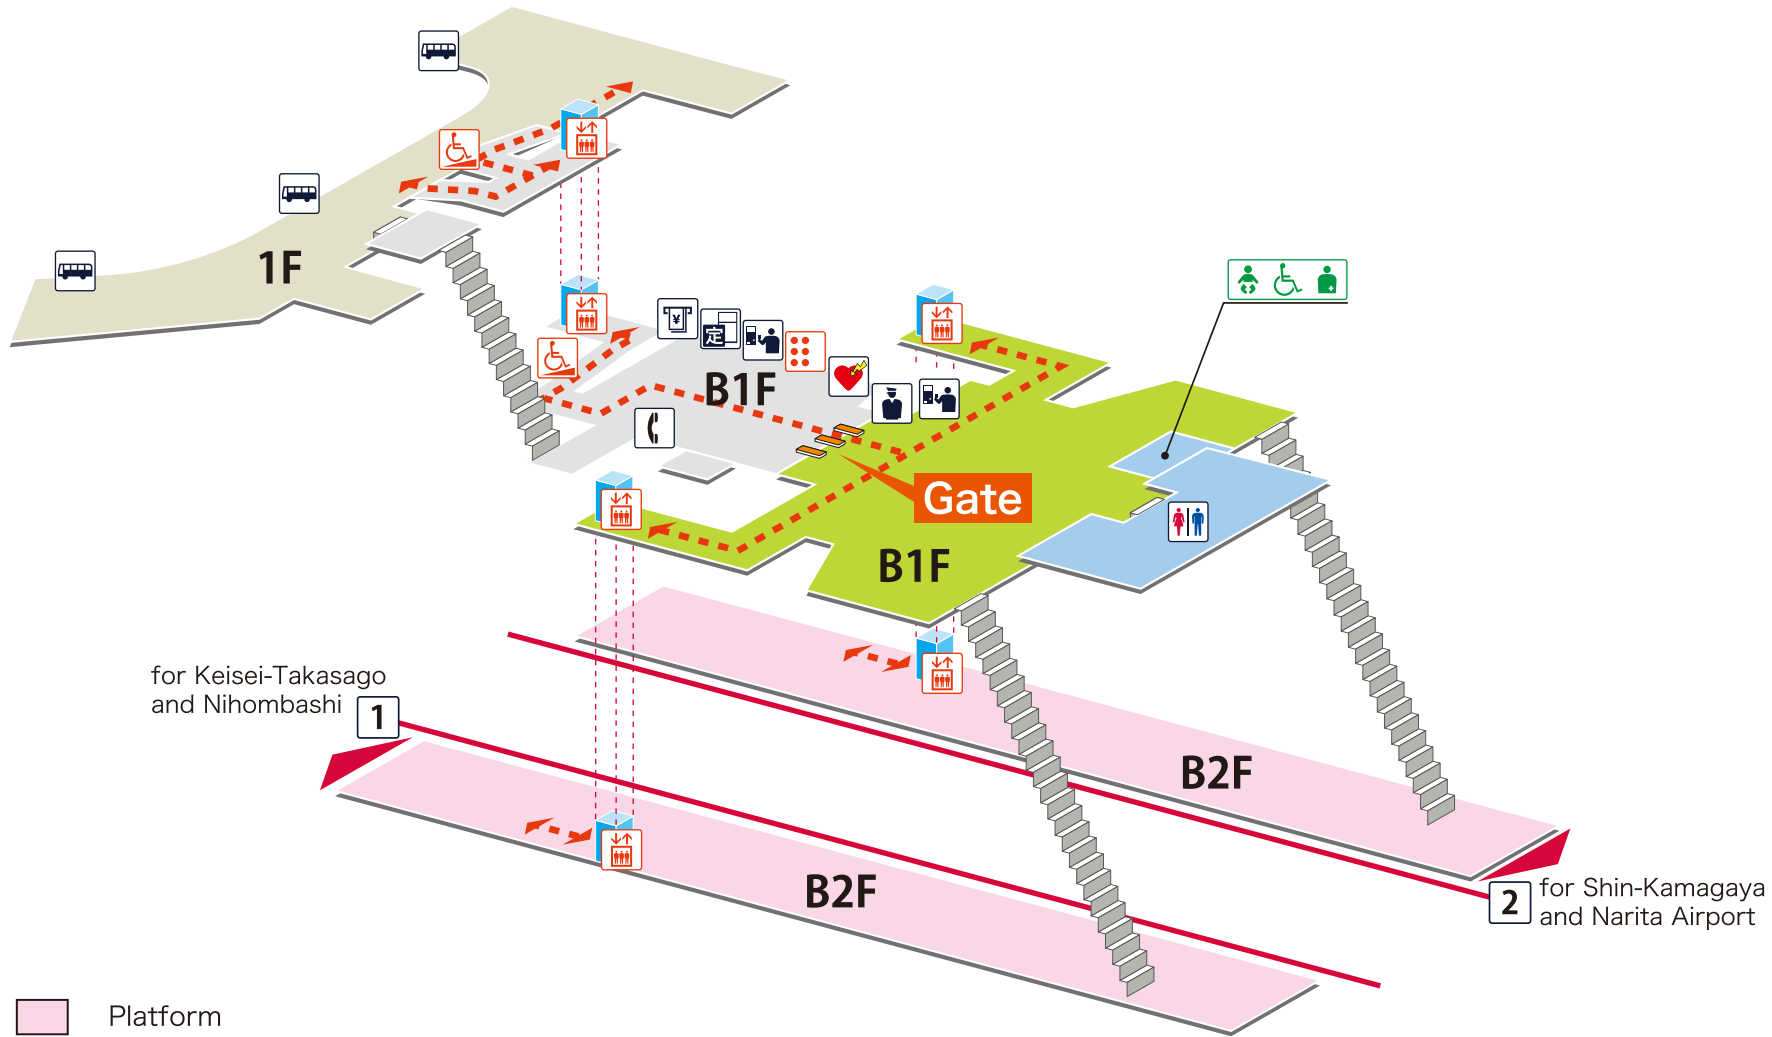

- 1** for Keisei-Takasago and Nihombashi
- 2** for Shin-Kamagaya and Narita Airport

## Legend

- Station Office
- Ticket Vending Machines/  
Fare Adjustment Machine
- Commuter Pass  
Vending Machine
- Elevator
- Slope
- Tactile Guide Map
- Restroom
- Baby Seat
- Wheelchair-accessible Restroom
- Ostomate
- Public Phone
- AED  
(Automated External Defibrillator)
- Bus Stop
- ATM

- Platform
- Inside the Gate
- Outside the Gate
- Rotary
- Barrier-Free Route