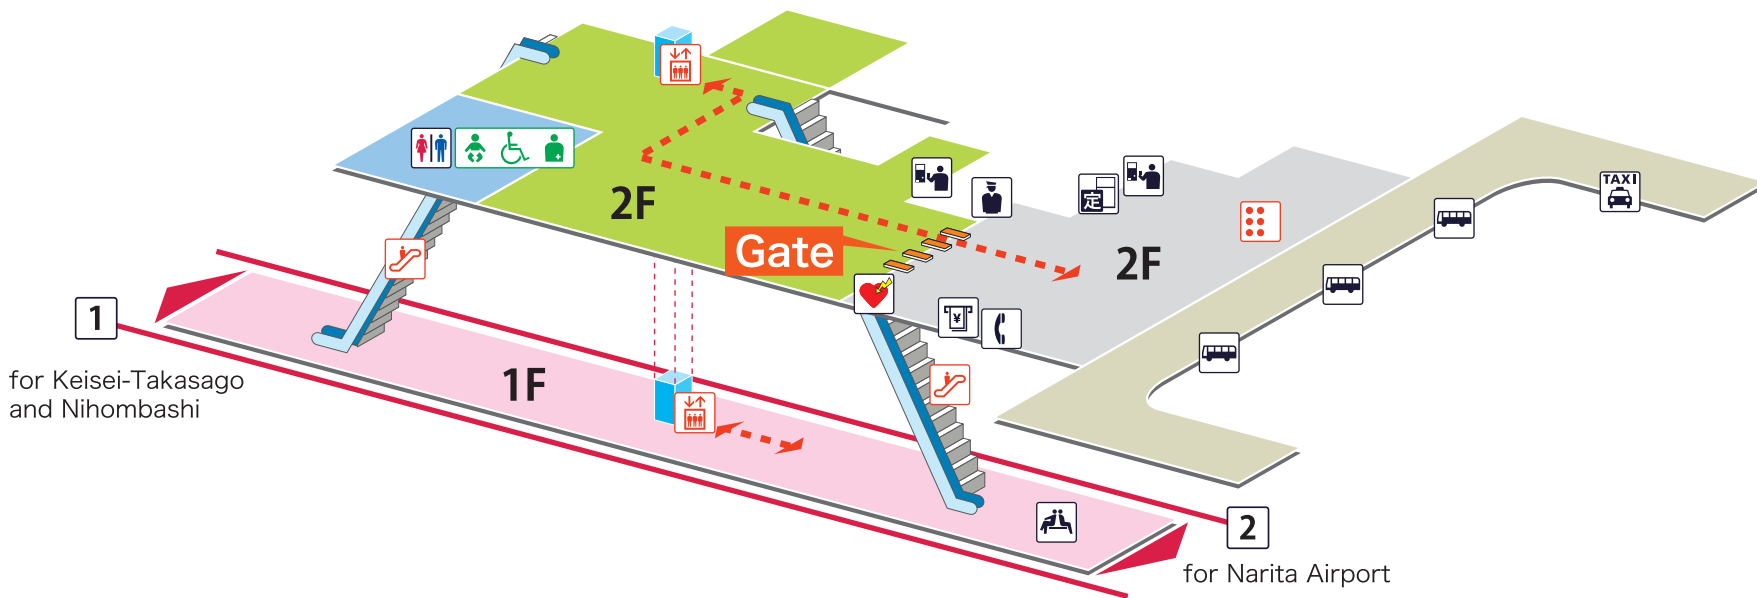

- 1 for Keisei-Takasago and Nihombashi
- 2 for Narita Airport

Legend

- Station Office
- Ticket Vending Machines/
Fare Adjustment Machine
- Commuter Pass
Vending Machine
- Elevator
- Escalator
- Tactile Guide Map
- Restroom
- Baby Seat
- Wheelchair-accessible Restroom
- Ostomate
- Waiting Room
- Public Phone
- AED
(Automated External Defibrillator)
- Bus Stop
- Taxi Stand
- ATM

- Platform
- Inside the Gate
- Outside the Gate
- Rotary
- Barrier-Free Route