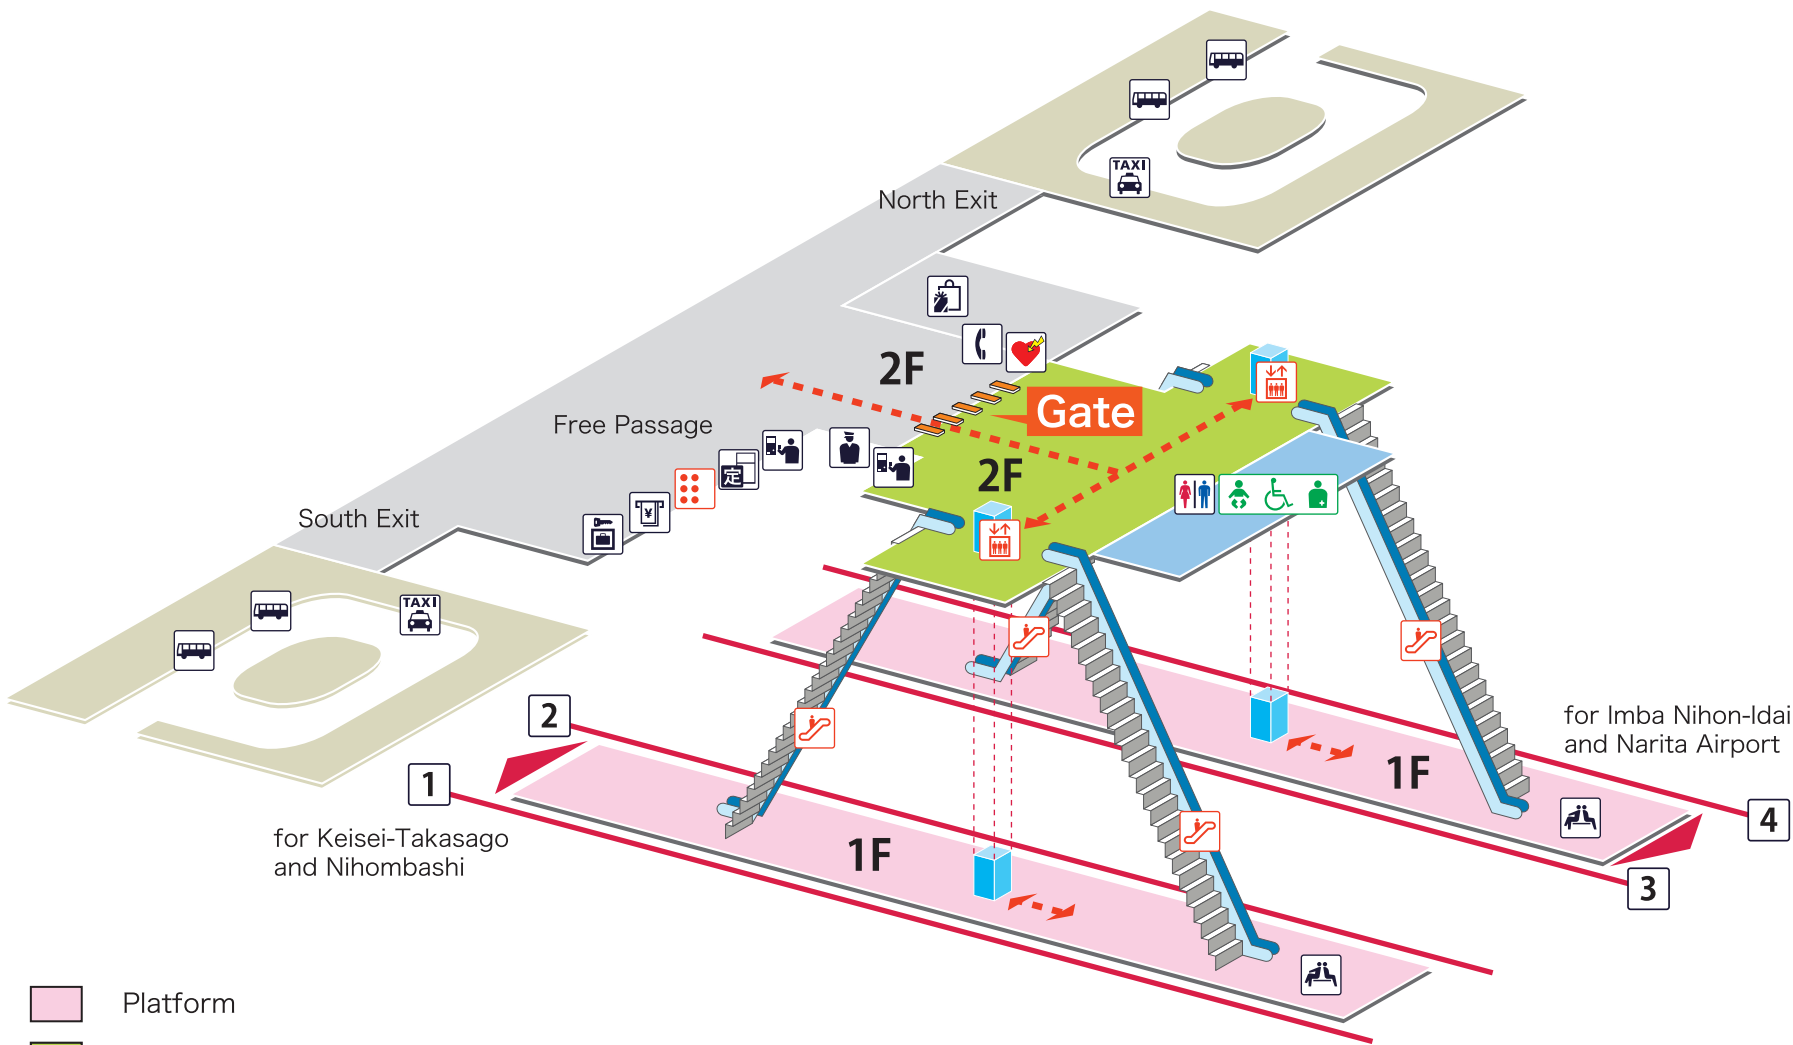

Inzaimakinohara 印西牧の原 いんざいまきの原

- 1 2** for Keisei-Takasago and Nihombashi
- 3 4** for Imba Nihon-Idai and Narita Airport
(Some trains departing Platform 3 are for Keisei-Takasago and Nihombashi.)

Legend

- Station Office
- Ticket Vending Machines/
Fare Adjustment Machine
- Commuter Pass
Vending Machine
- Elevator
- Escalator
- Tactile Guide Map
- Restroom
- Baby Seat
- Wheelchair-accessible Restroom
- Ostomate
- Shop
- Waiting Room
- Public Phone
- AED
(Automated External Defibrillator)
- Coin Lockers
- Bus Stop
- Taxi Stand
- ATM

- Platform
- Inside the Gate
- Outside the Gate
- Rotary

Barrier-Free Route