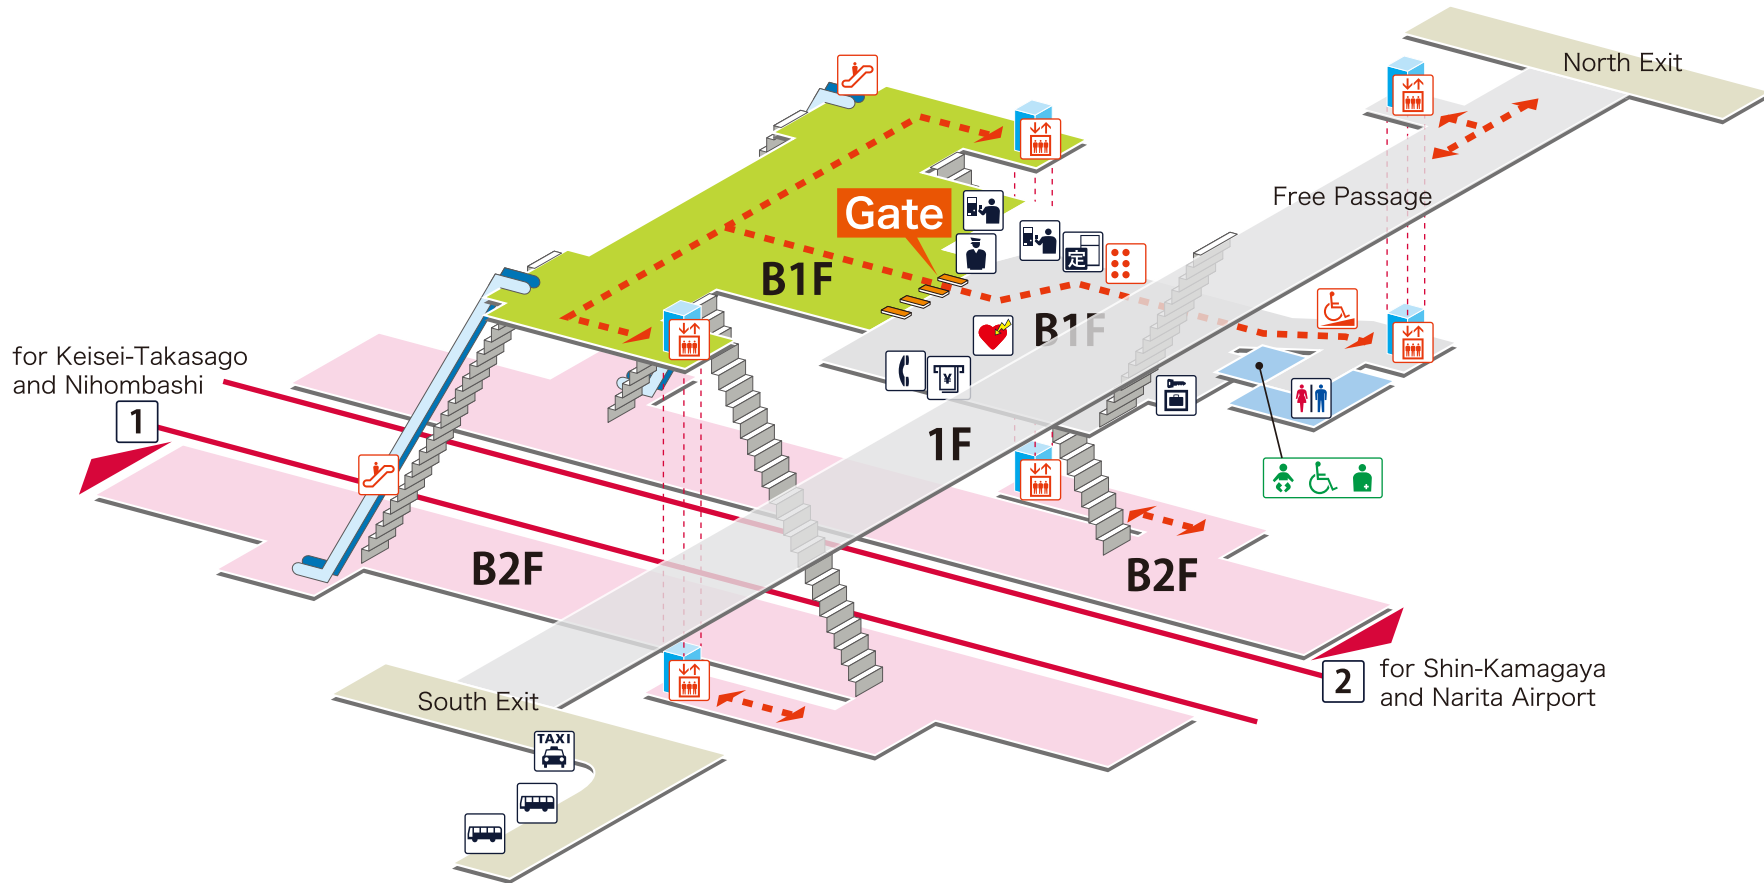

- 1** for Keisei-Takasago and Nihombashi
- 2** for Shin-Kamagaya and Narita Airport

Legend

- Station Office
- Ticket Vending Machines/
Fare Adjustment Machine
- Commuter Pass
Vending Machine
- Elevator
- Escalator
- Slope
- Tactile Guide Map
- Restroom
- Baby Seat
- Wheelchair-accessible Restroom
- Ostomate
- Public Phone
- AED
(Automated External Defibrillator)
- ATM
- Coin Lockers
- Bus Stop
- Taxi Stand

- Platform
- Inside the Gate
- Outside the Gate
- Rotary
- Barrier-Free Route