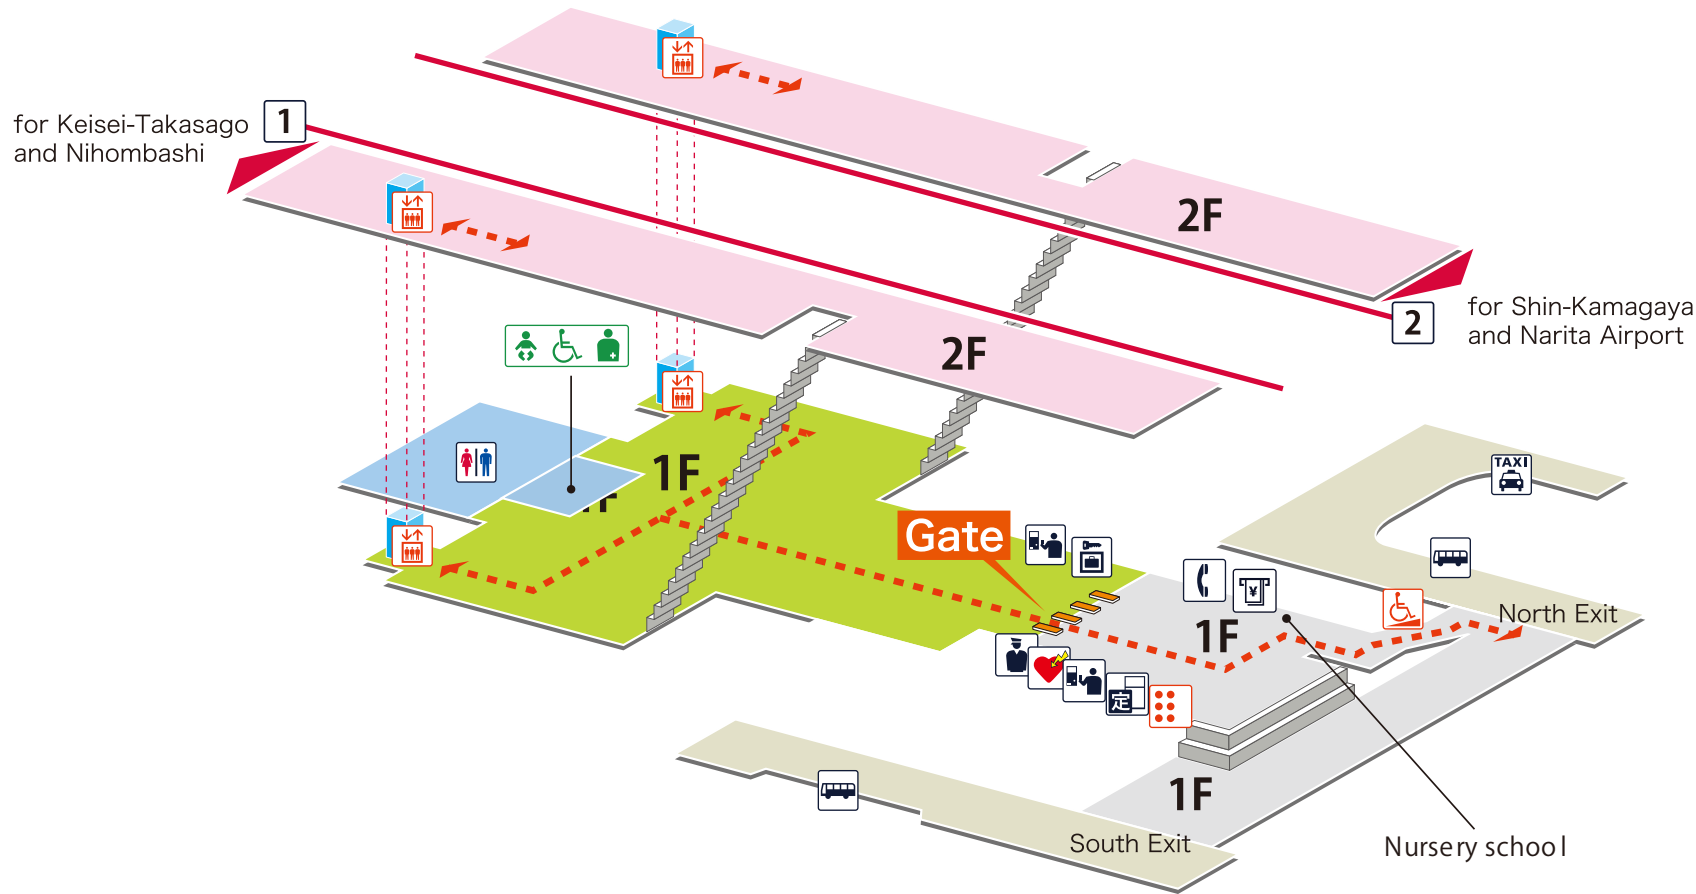

- 1 for Keisei-Takasago and Nihombashi
- 2 for Shin-Kamagaya and Narita Airport

Legend

- Station Office
- Ticket Vending Machines/
Fare Adjustment Machine
- Commuter Pass
Vending Machine
- Elevator
- Slope
- Tactile Guide Map
- Restroom
- Baby Seat
- Wheelchair-accessible Restroom
- Ostomate
- Public Phone
- AED
(Automated External Defibrillator)
- Coin Lockers
- Bus Stop
- Taxi Stand
- ATM

- Platform
- Inside the Gate
- Outside the Gate
- Rotary
- Barrier-Free Route