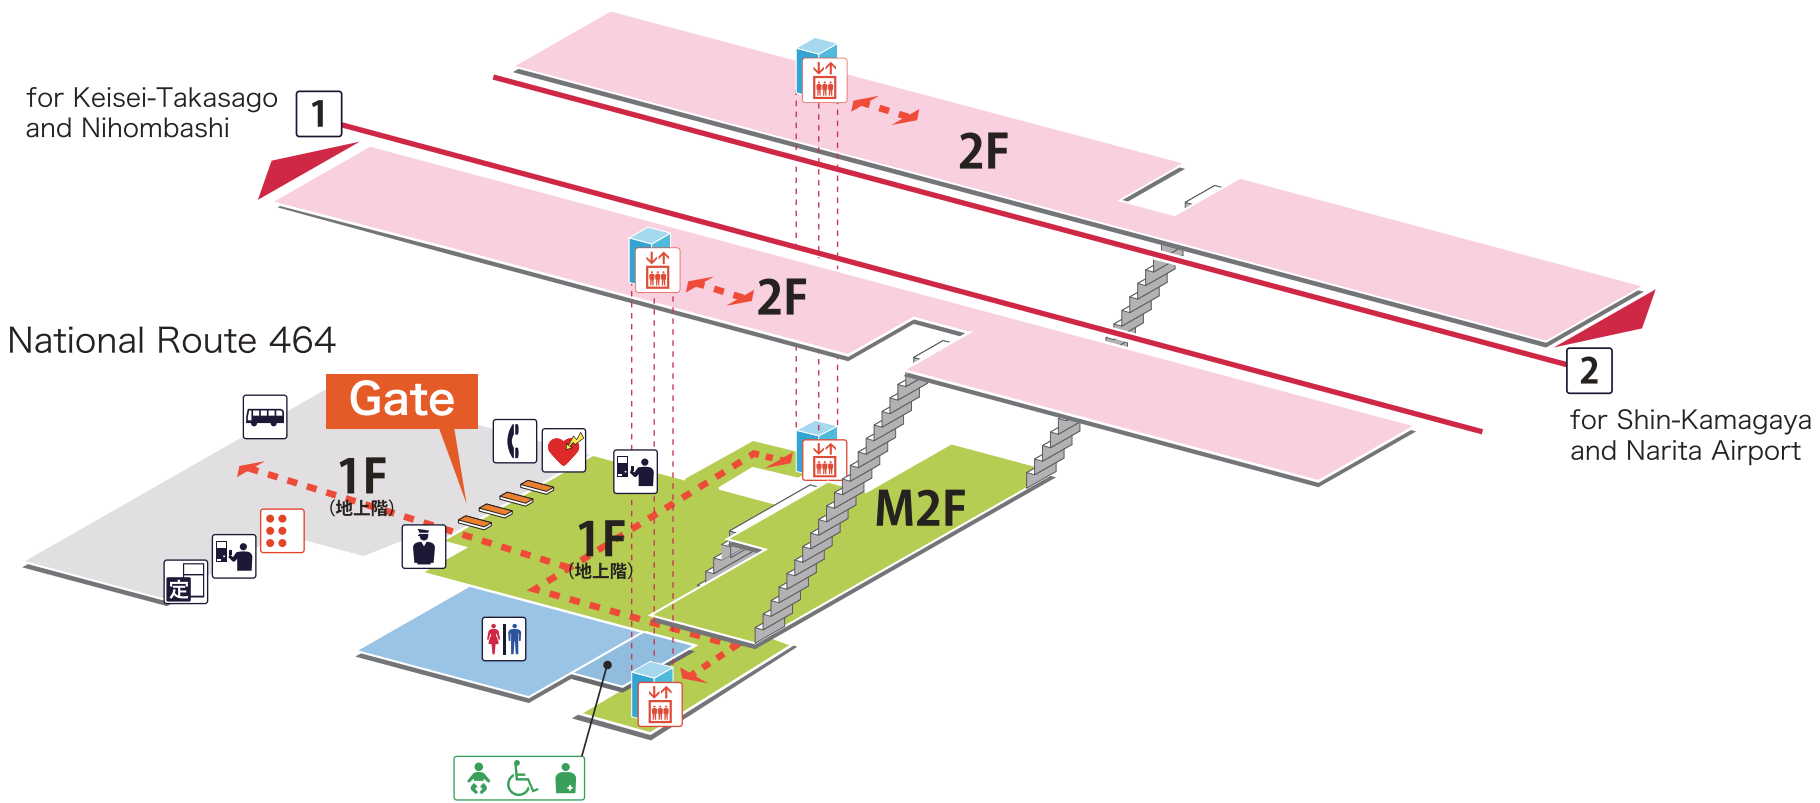

- 1** for Keisei-Takasago and Nihombashi
- 2** for Shin-Kamagaya and Narita Airport

## Legend

- Station Office
- Ticket Vending Machines/  
Fare Adjustment Machine
- Commuter Pass  
Vending Machine
- Elevator
- Tactile Guide Map
- Restroom
- Baby Seat
- Wheelchair-accessible Restroom
- Ostomate
- Public Phone
- AED  
(Automated External Defibrillator)
- Bus Stop

- Platform
- Inside the Gate
- Outside the Gate