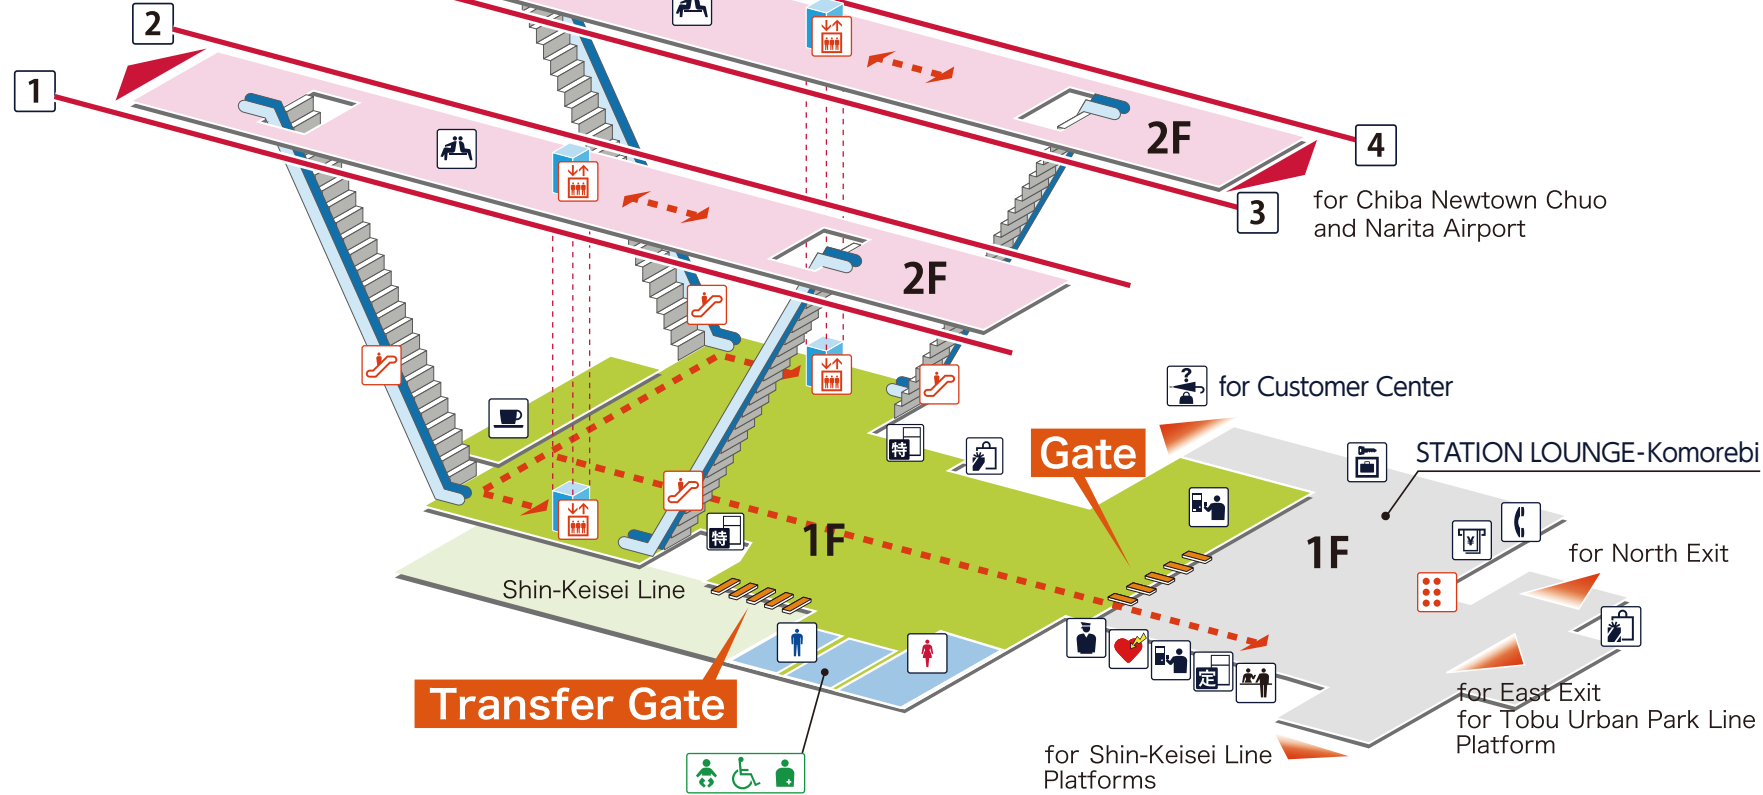

# Shin-Kamagaya 新鎌ヶ谷 しんかまがや

1 2 for Keisei-Takasago and Nihombashi  
 3 4 for Chiba Newtown Chuo and Narita Airport

for Keisei-Takasago  
and Nihombashi

## Legend

- Station Office
- Ticket Vending Machine
- Fare Adjustment Machi
- Commuting Pass
- Ticket Office
- Commuter Pass
- Vending Machine
- Vending Machine for Limited Express Ticket
- Elevator
- Escalator
- Tactile Guide Map
- Restroom
- Baby Seat
- Wheelchair-accessible Restroom
- Ostomate
- Café
- Shop
- Waiting Room
- Public Phone
- AED (Automated External Defibrillator)
- ATM
- Coin Lockers
- Bus Stop
- Taxi Stand
- Customer Center

- Platform
- Inside the Gate
- Outside the Gate
- Rotary
- Barrier-Free Route