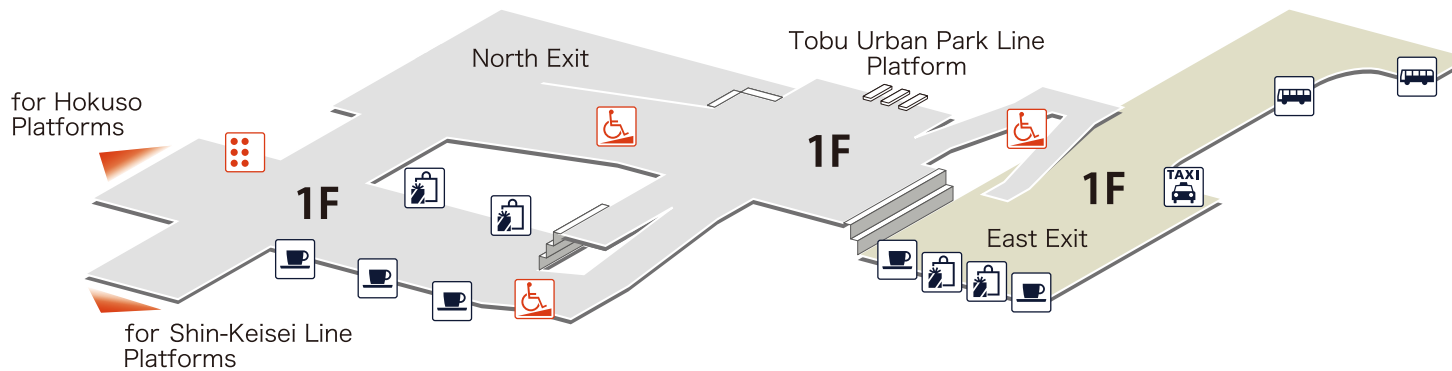

# Shin-Kamagaya 新鎌ヶ谷 しんかまがや

1 2 for Keisei-Takasago and Nihombashi  
 3 4 for Chiba Newtown Chuo and Narita Airport

for Keisei-Takasago  
and Nihombashi

## Legend

- Station Office
- Ticket Vending Machine
- Fare Adjustment Machi
- Commuting Pass
- Ticket Office
- Commuter Pass
- Vending Machine
- Vending Machine for Limited Express Ticket
- Elevator
- Escalator
- Tactile Guide Map
- Restroom
- Baby Seat
- Wheelchair-accessible Restroom
- Ostomate
- Café
- Shop
- Waiting Room
- Public Phone
- AED (Automated External Defibrillator)
- ATM
- Coin Lockers
- Bus Stop
- Taxi Stand
- Customer Center

- Platform
- Inside the Gate
- Outside the Gate
- Rotary
- Barrier-Free Route