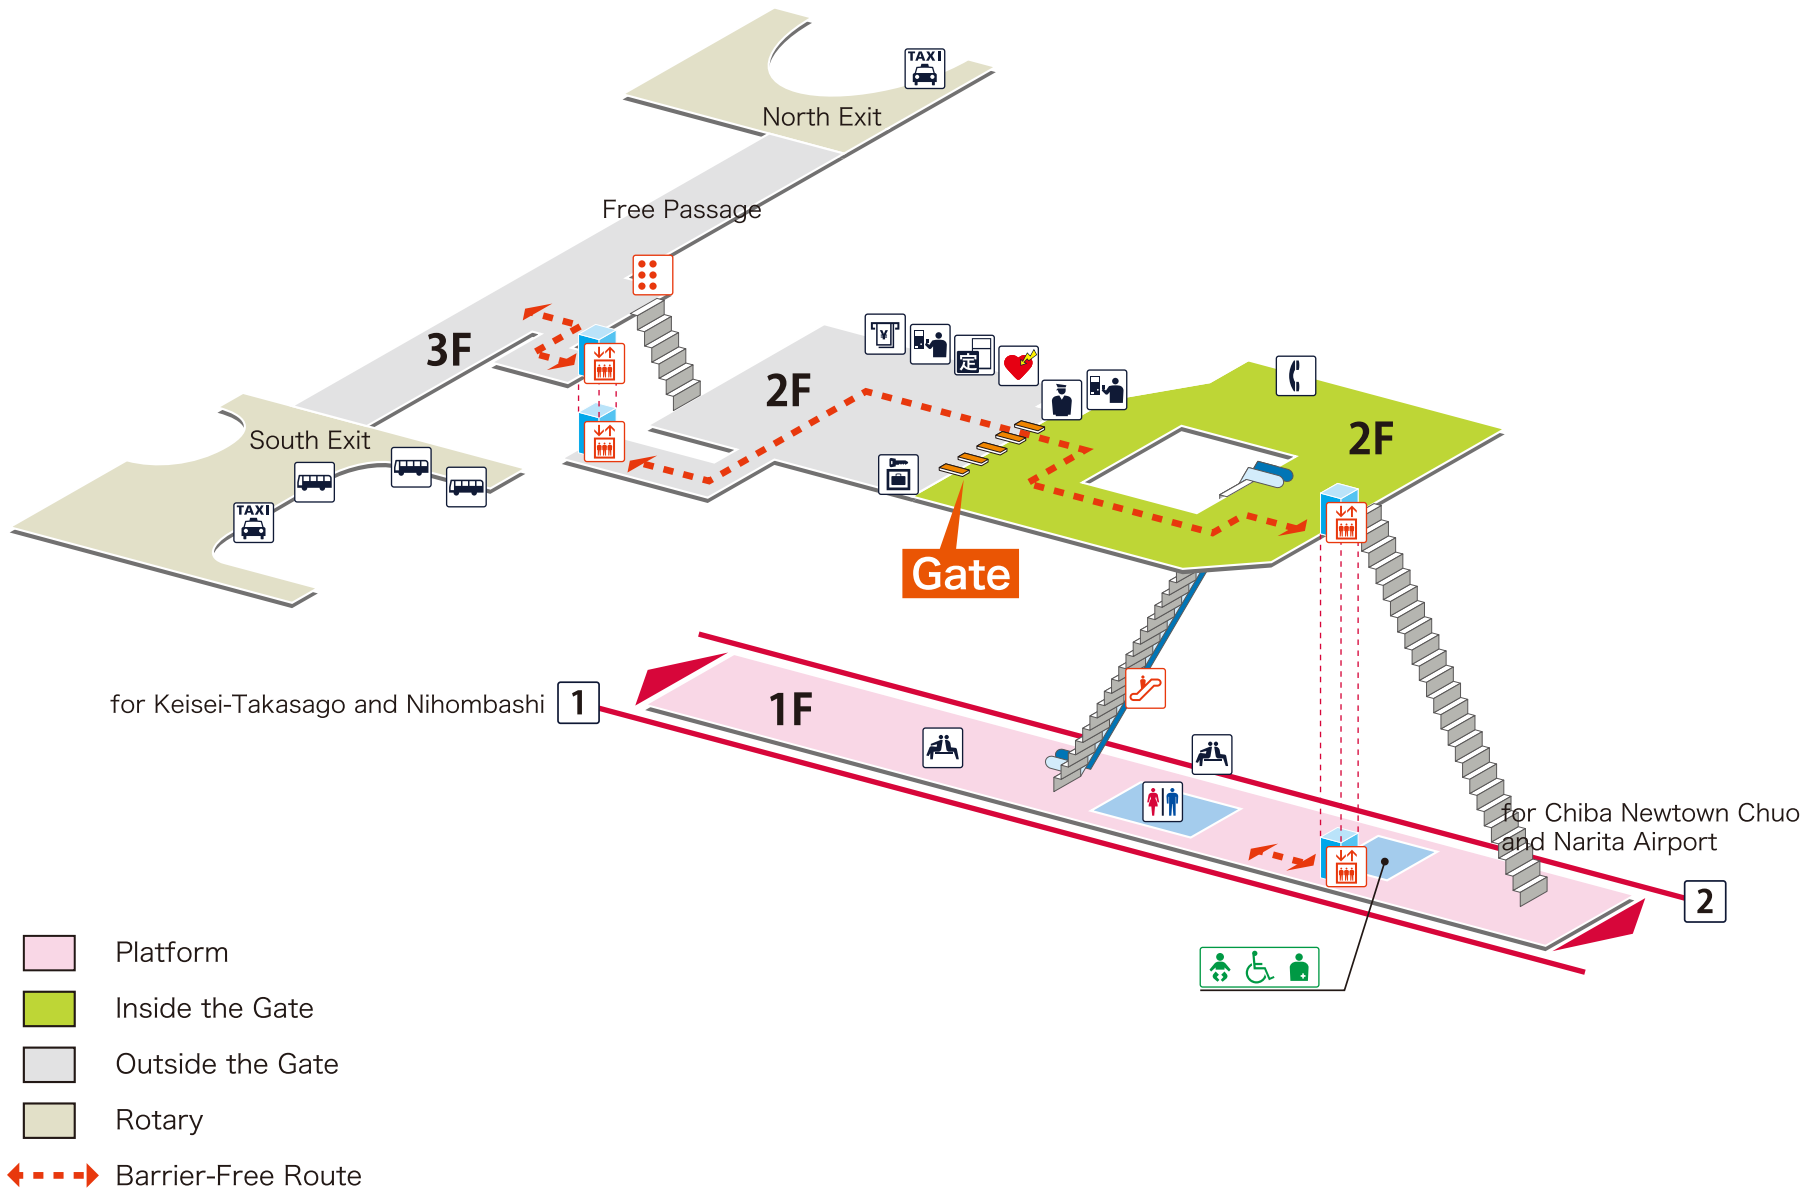

- 1** for Keisei-Takasago and Nihombashi
- 2** for Chiba Newtown Chuo and Narita Airport

Legend

- Station Office
- Ticket Vending Machines/
Fare Adjustment Machine
- Commuter Pass
Vending Machine
- Elevator
- Escalator
- Tactile Guide Map
- Restroom
- Baby Seat
- Wheelchair-accessible Restroom
- Ostomate
- Public Phone
- AED
(Automated External Defibrillator)
- Coin Lockers
- Bus Stop
- Taxi Stand
- ATM