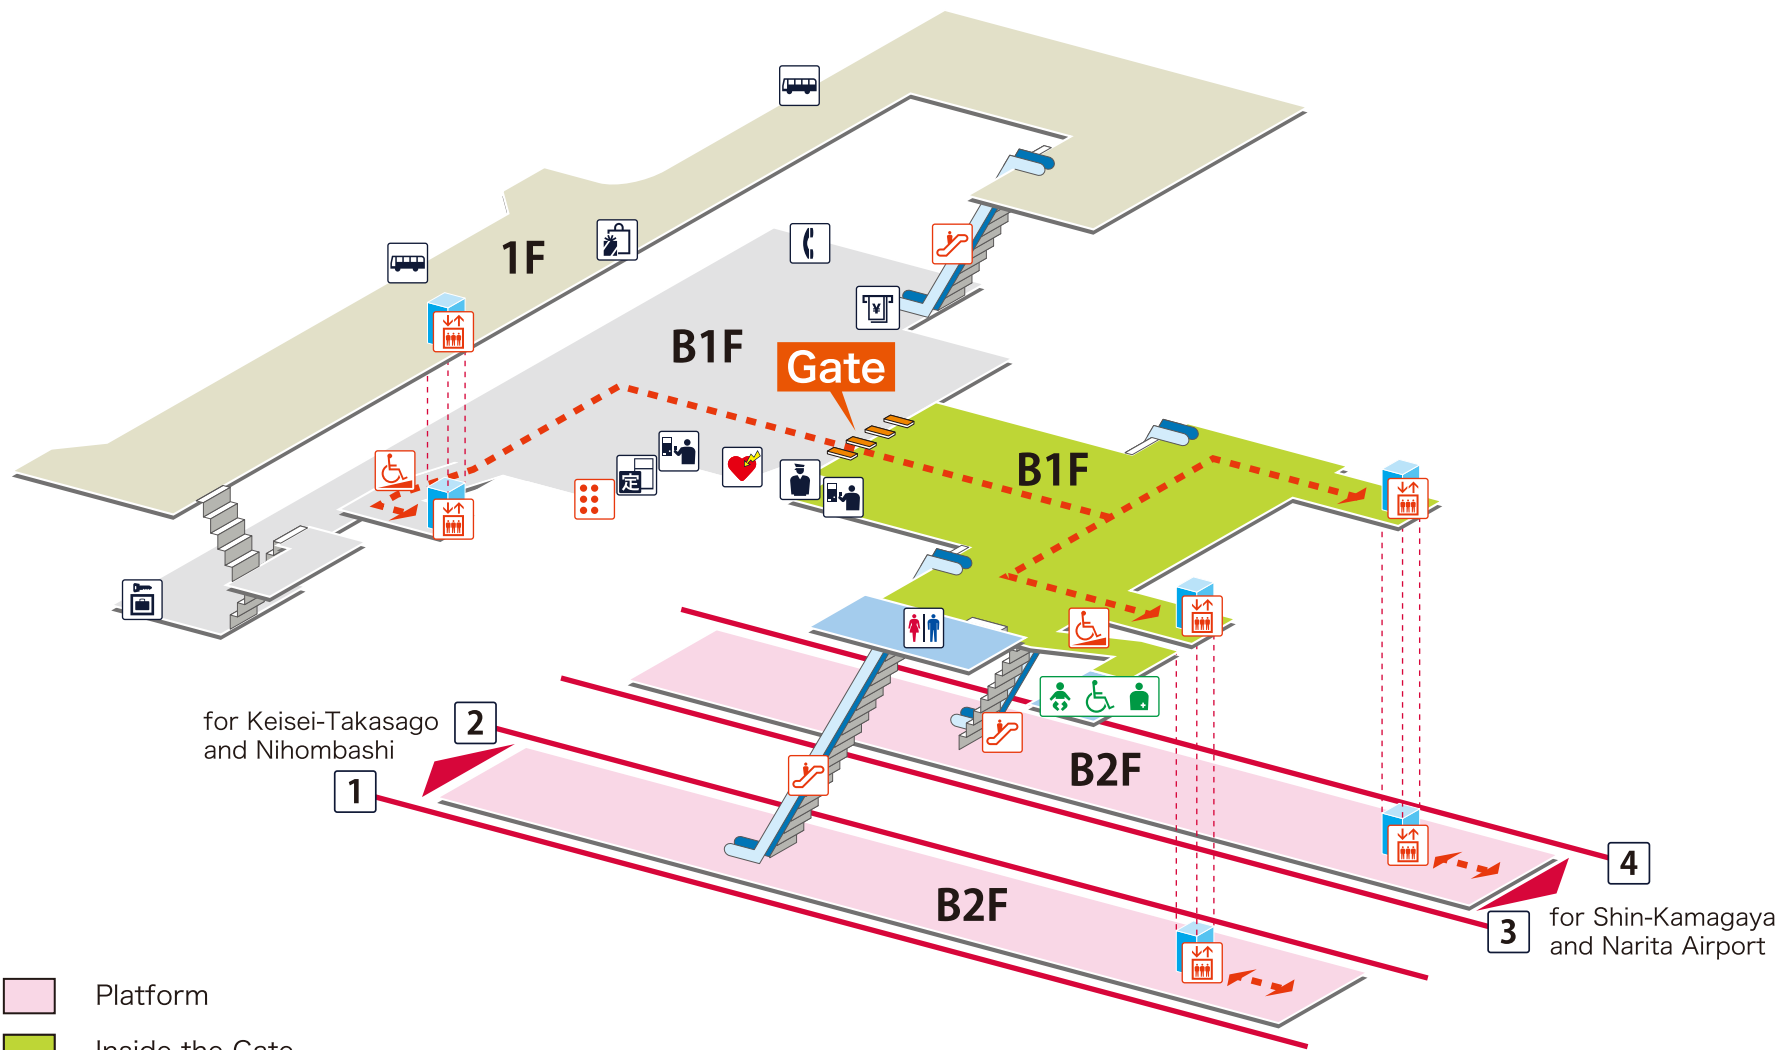

1 2 for Keisei-Takasago and Nihombashi  
 3 4 for Shin-Kamagaya and Narita Airport

## Legend

- Station Office
- Ticket Vending Machines/  
Fare Adjustment Machine
- Commuter Pass  
Vending Machine
- Elevator
- Escalator
- Slope
- Tactile Guide Map
- Restroom
- Baby Seat
- Wheelchair-accessible Restroom
- Ostomate
- Public Phone
- AED  
(Automated External Defibrillator)
- ATM
- Coin Lockers
- Bus Stop

- Platform
- Inside the Gate
- Outside the Gate
- Rotary

Barrier-Free Route