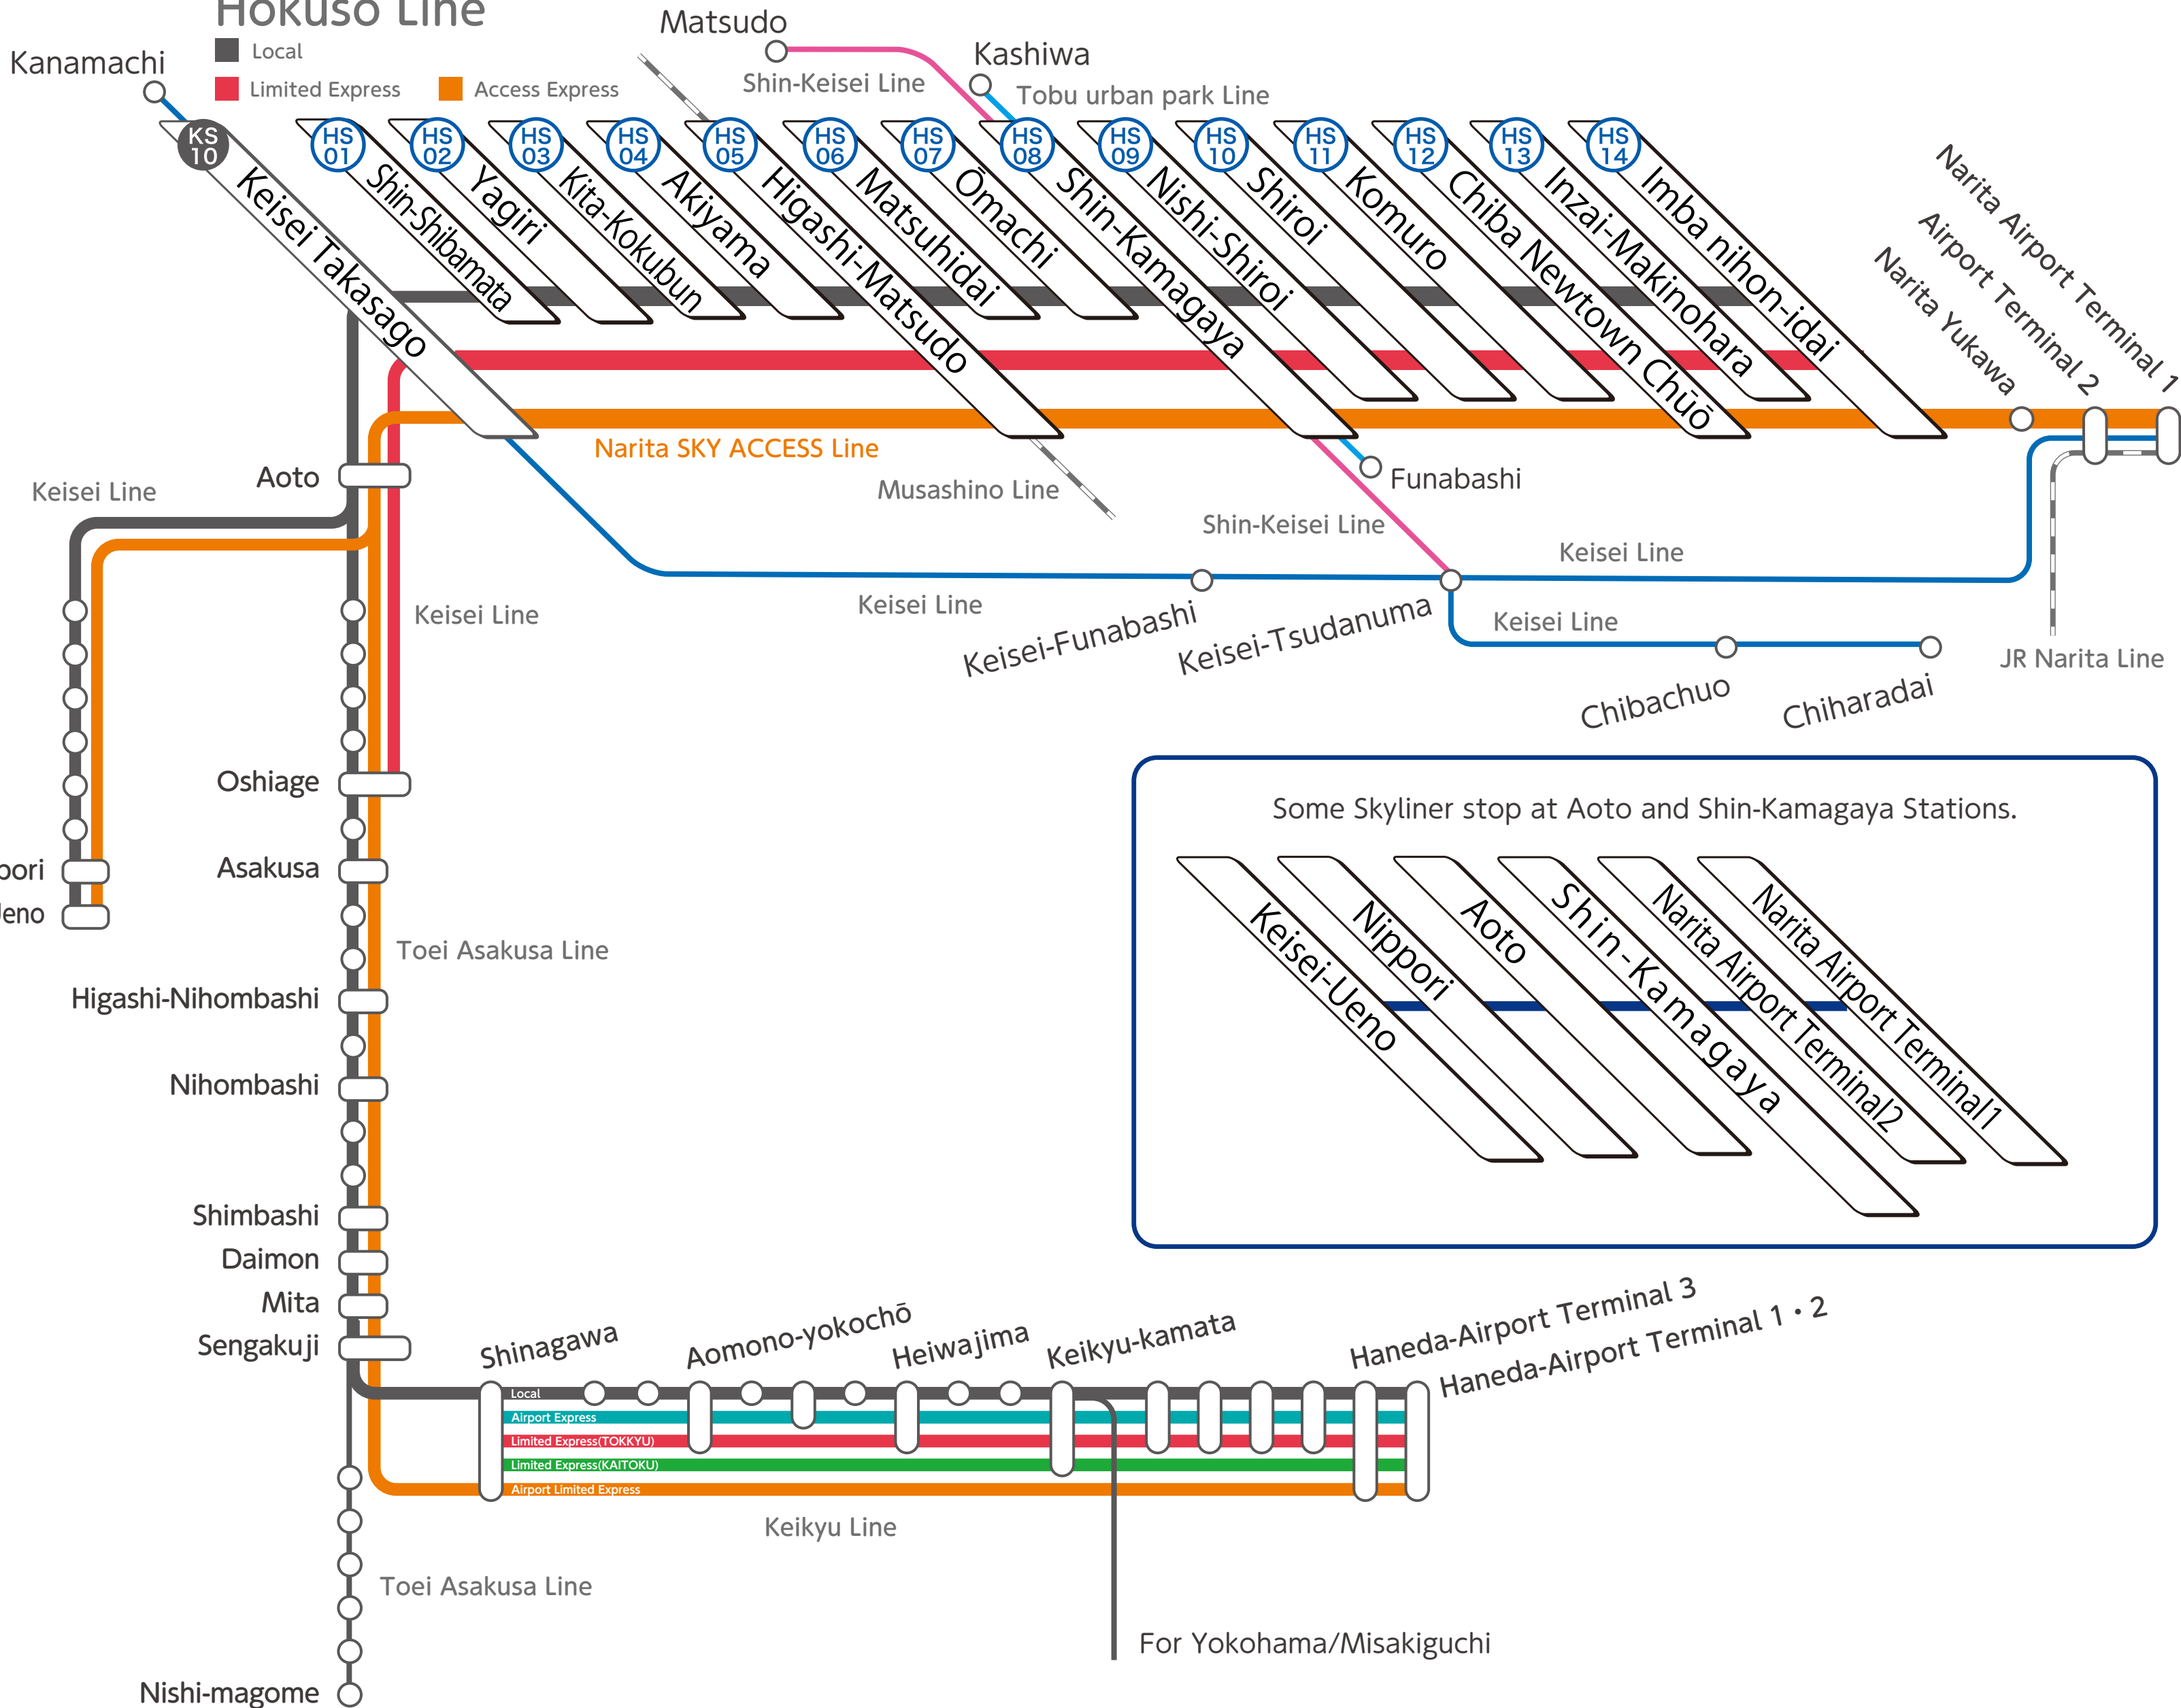

# Hokuso Line

- Local
- Limited Express
- Access Express

Some Skyliner stop at Aoto and Shin-Kamagaya Stations.

For Yokohama/Misakiguchi